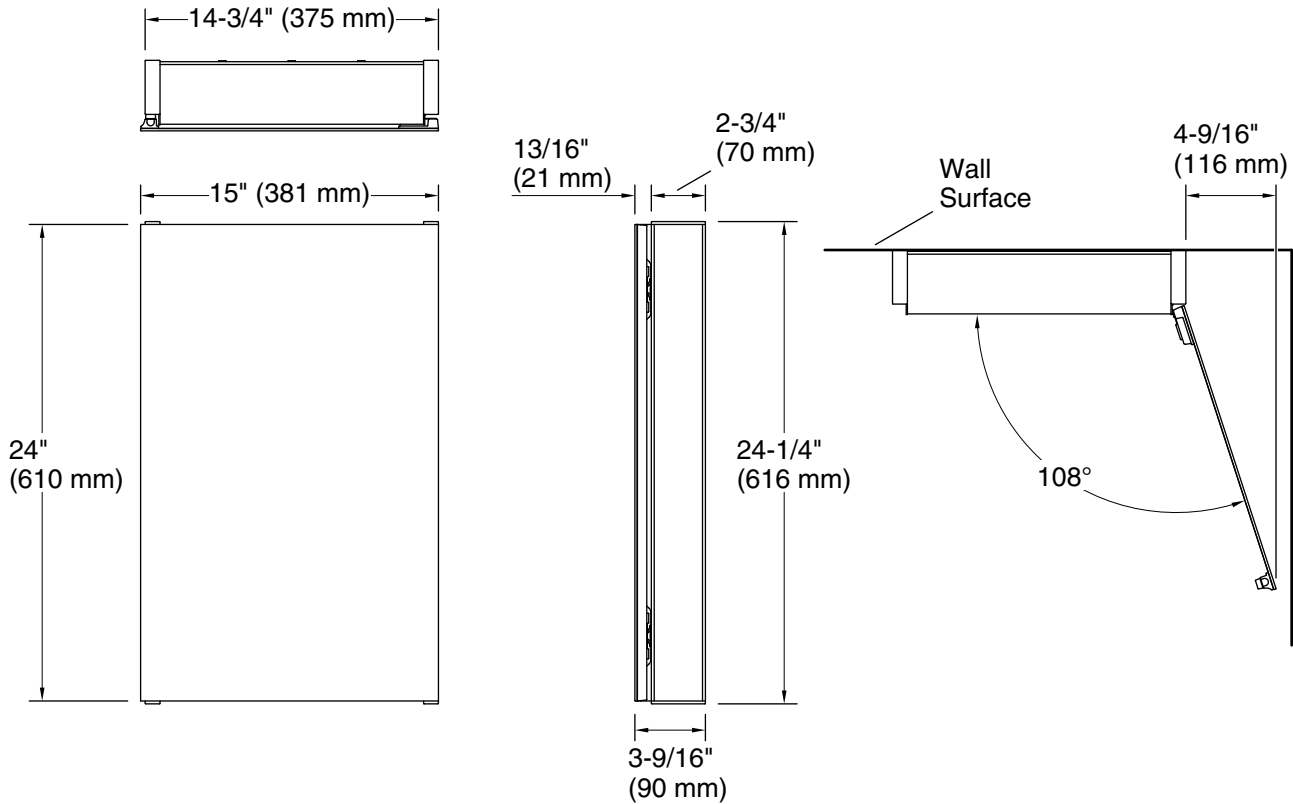

### Technical Information

All product dimensions are nominal.

Vanity type: Wall-mount

Mirror type: Wall-mount

### Notes

Install this product according to the installation instructions.

When determining the height of the cabinet, ensure the mirrored door will clear all obstacles (such as a faucet). A minimum distance of 3" (76 mm) is required.